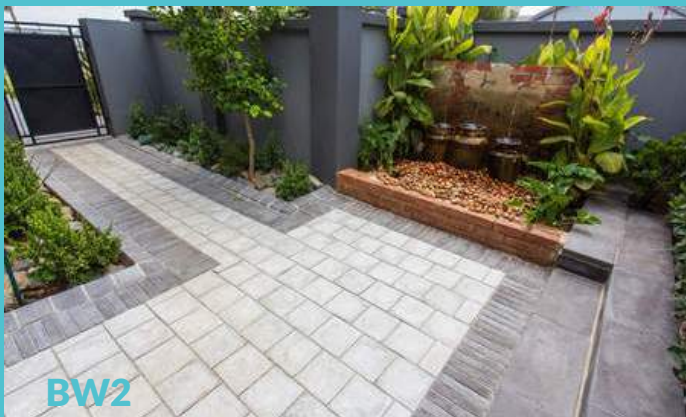

BOARDWALK PAVERS

Suitable Applications

The Boardwalk paver is very versatile and can be used for driveways, walkways, and pool surrounds. It lends itself to creative patterning. Colour range as per Smart Colour Chart.