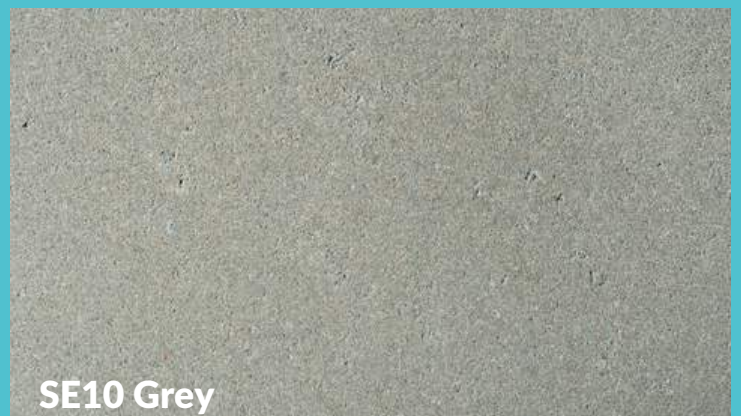

SMOOTH ETHNIC PAVERS CONTINUED

Suitable Applications

Smooth Ethnic Pavers are often referred to as Cottage Stone. It creates a smooth even contemporary type look and is available in several different colours.