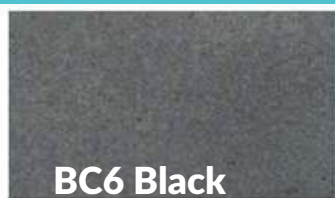

BOSUN COBBLE PAVER

Suitable Applications

The Bosun Cobble Paver is a double cobble that creates the impression of a single paver when installed. However, the double cobble provides for better interlocking.