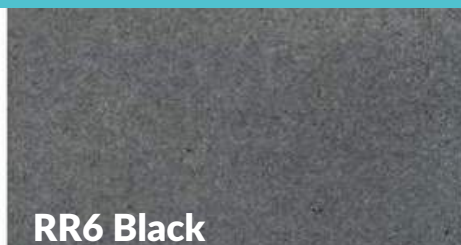

MOROCCAN COBBLE

Suitable Applications

This is our roughest-textured cobble and has an unfinished, earthy type look. Colour range as per Smart Colour Chart.

RIO ROCOSO BEVEL PAVER

Suitable Applications

The Rio Rocoso Paver is a split bevel paver with an added ripple texture effect and is available in grey, black and multiblend.