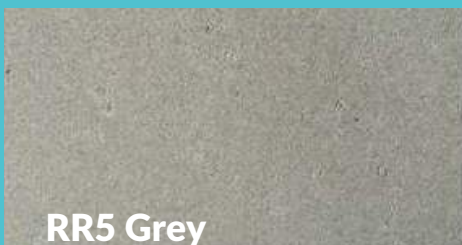

MOROCCAN COBBLE

Suitable Applications

This is our roughest-textured cobble and has an unfinished, earthy type look. Colour range as per Smart Colour Chart.

RIO ROCOSO BEVEL PAVER

Suitable Applications

The Rio Rocoso Paver is a split bevel paver with an added ripple texture effect and is available in grey, black and multiblend.