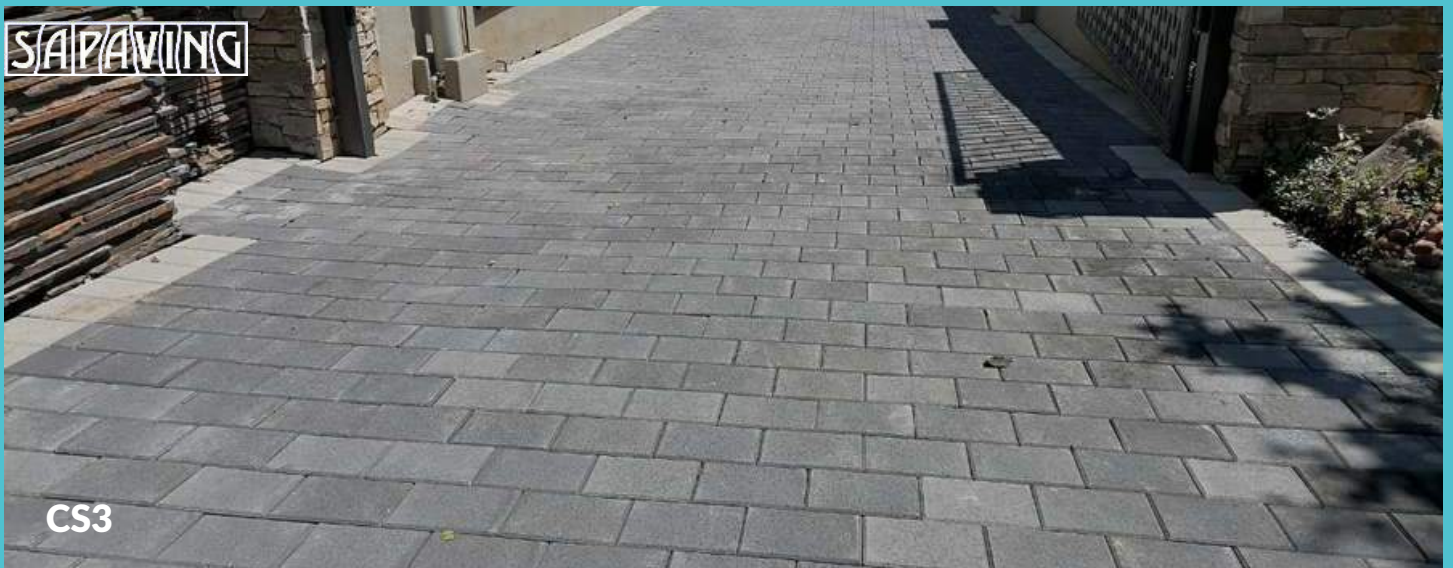

COTTAGE STONE AV PAVERS

Suitable Applications

This paver is highly cost-effective and has a smooth finish and a variety of colours that make it ideal for driveways, walkways, patios and commercial applications.

Only 33 blocks per m² of paving are required.

RECOMMENDED

VALUE

OPTION