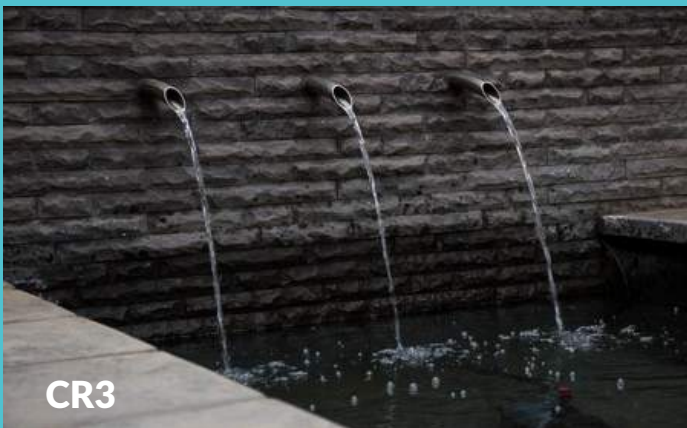

OUR PAVING INSTALLATIONS AND PRODUCT QUALITY IS BACKED BY OUR

Click Here To Contact
SA Paving
For A Quotation

BACH CLADDING

Suitable Applications

Bach Cladding is made up of a range of various sized square and rectangular shapes all with different surface angles. The shapes can be fitted together to form beautiful contemporary designs and a stunning modern look. It is ideal for exterior wall features, columns and landscaping.

CALEDON RIVEN CLADDING

Suitable Applications

Caledon Riven Cladding with its strip-type design is ideal for use as a wall feature. It is available in various colours and can be used both indoors and outdoors.